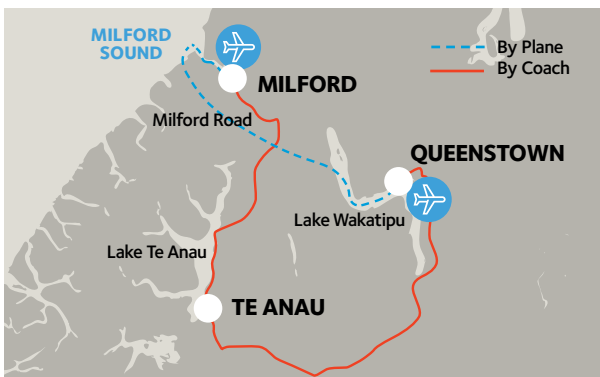

Fly back from Milford to Queenstown

FIORDLAND, NEW ZEALAND

*See twice
as much*

**Ask your driver
for more details**

 40min flight back to Queenstown

Milford Sound is stunning, as you are about to find out. Imagine this landscape from the air.

See Milford Sound from a different perspective and see twice as much with Milford Sound Flightseeing. See hanging valleys, cascading waterfalls, alpine lakes and cloud-piercing summits all hidden from the road.

- The ultimate way to see the vastness of New Zealand's dramatic alpine scenery
- Experienced pilots are specifically trained for alpine flying
- Quality and comfortable aircraft
- Helicopter flights also available
- Complimentary transfers from Queenstown Airport to most accommodation